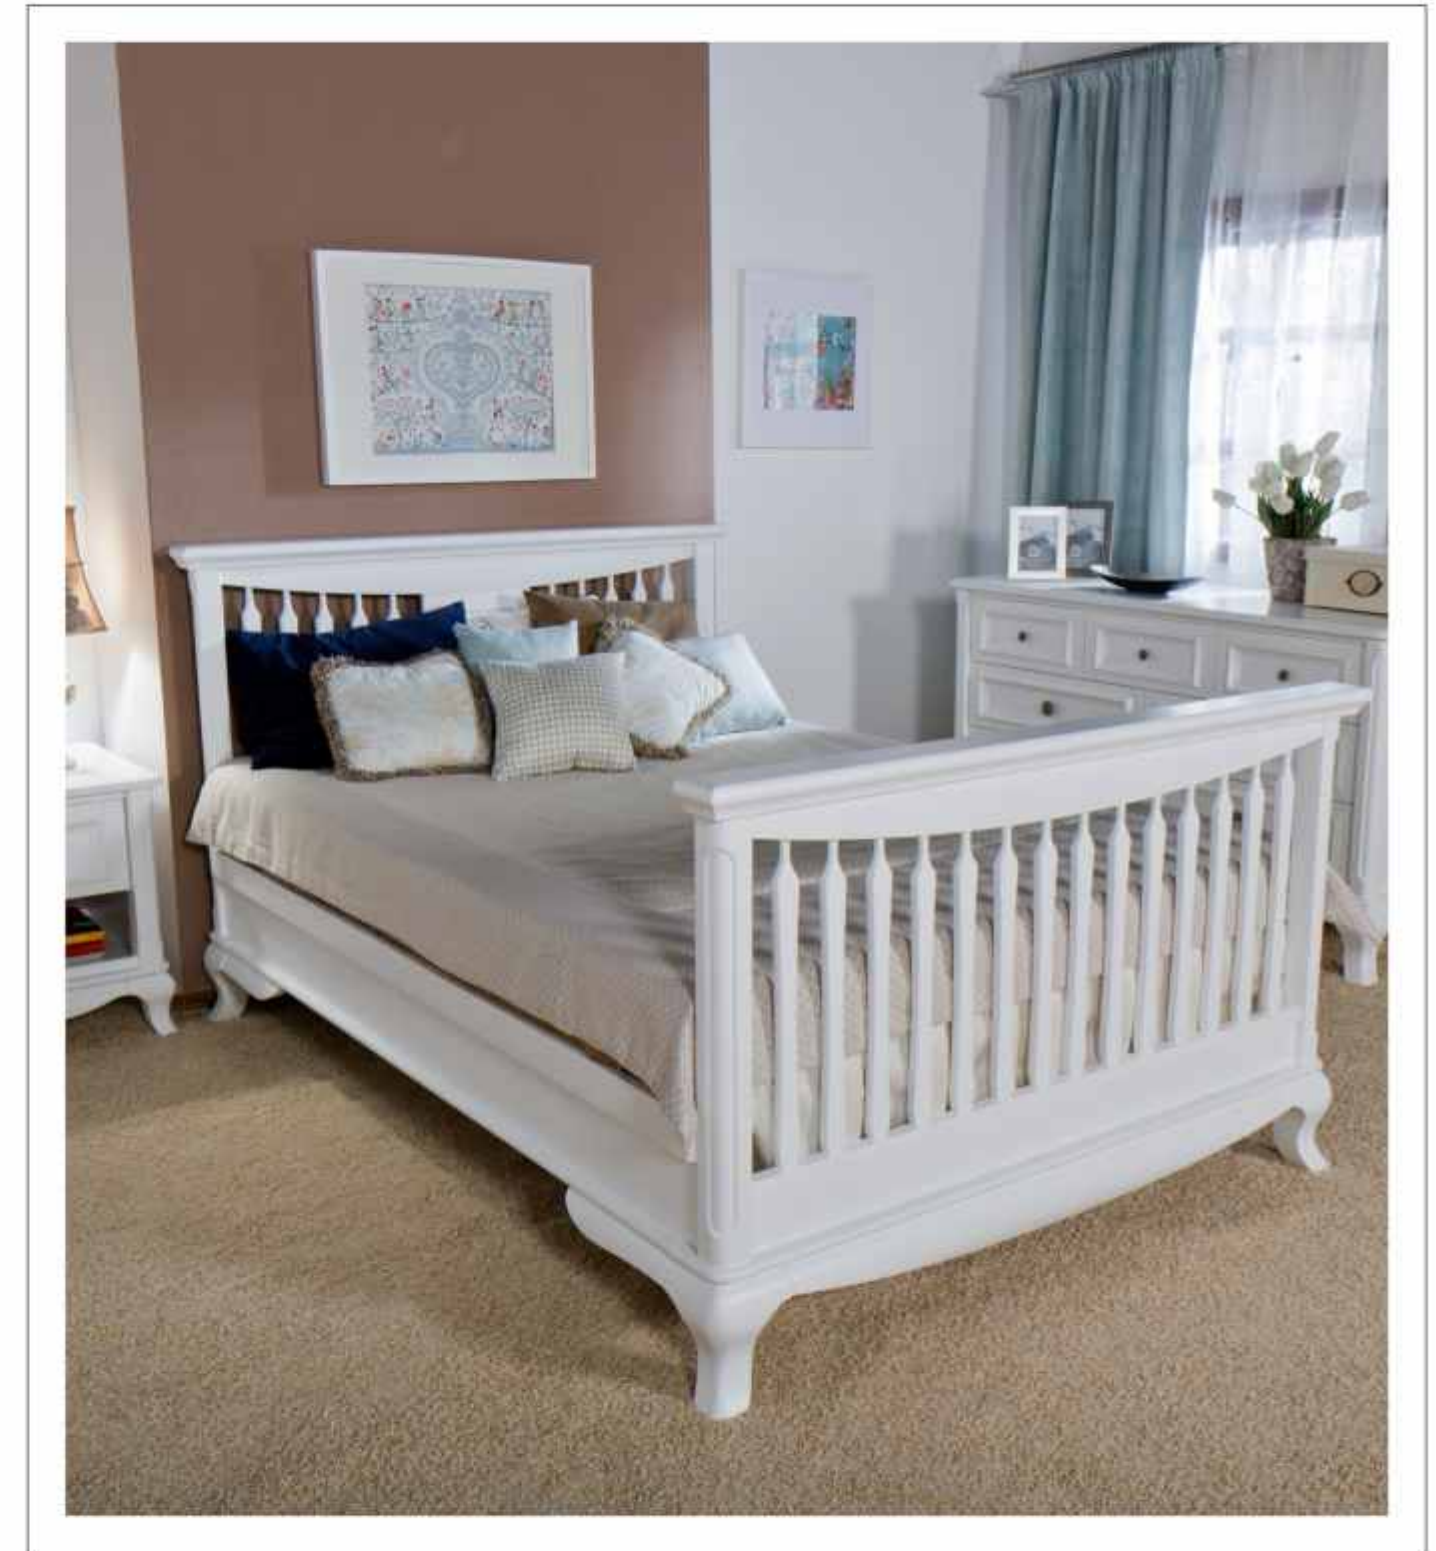

Good life from day One !

A handwritten signature in black ink, appearing to be 'Jup' or similar, with a long horizontal line extending to the right.

Romina
Furniture

VIOLINI

Romina
Furniture

KARISMA