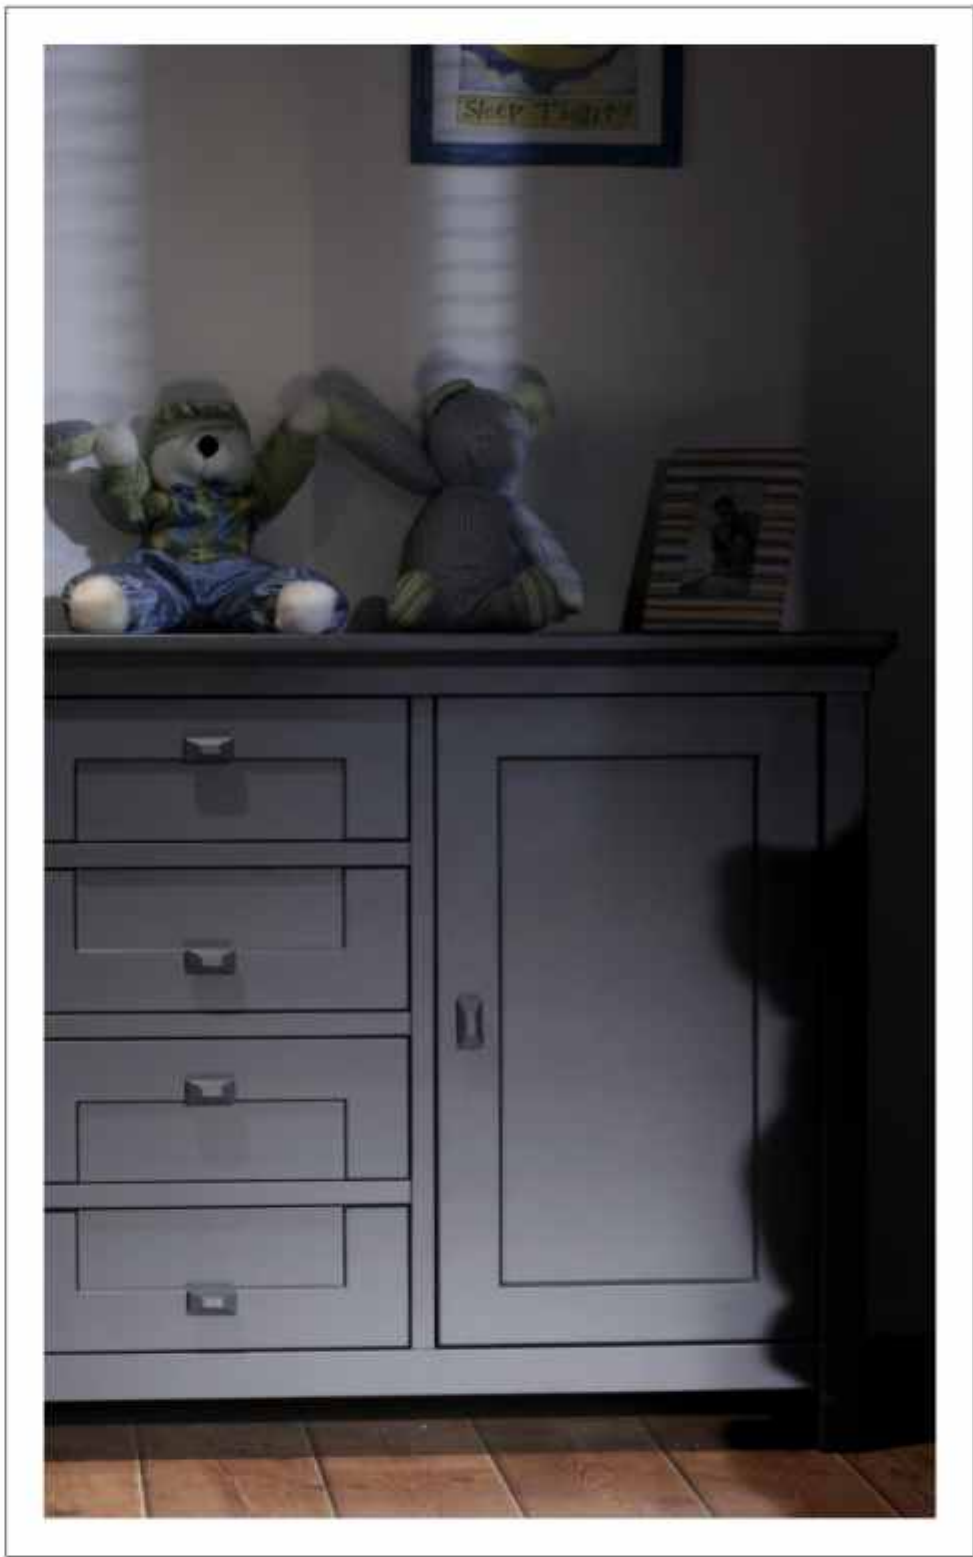

Good life from day One !

A handwritten signature in black ink, appearing to be 'Jup' or similar, with a long horizontal line extending to the right.

Romina
Furniture

VIOLINI

Romina
Furniture

KARISMA