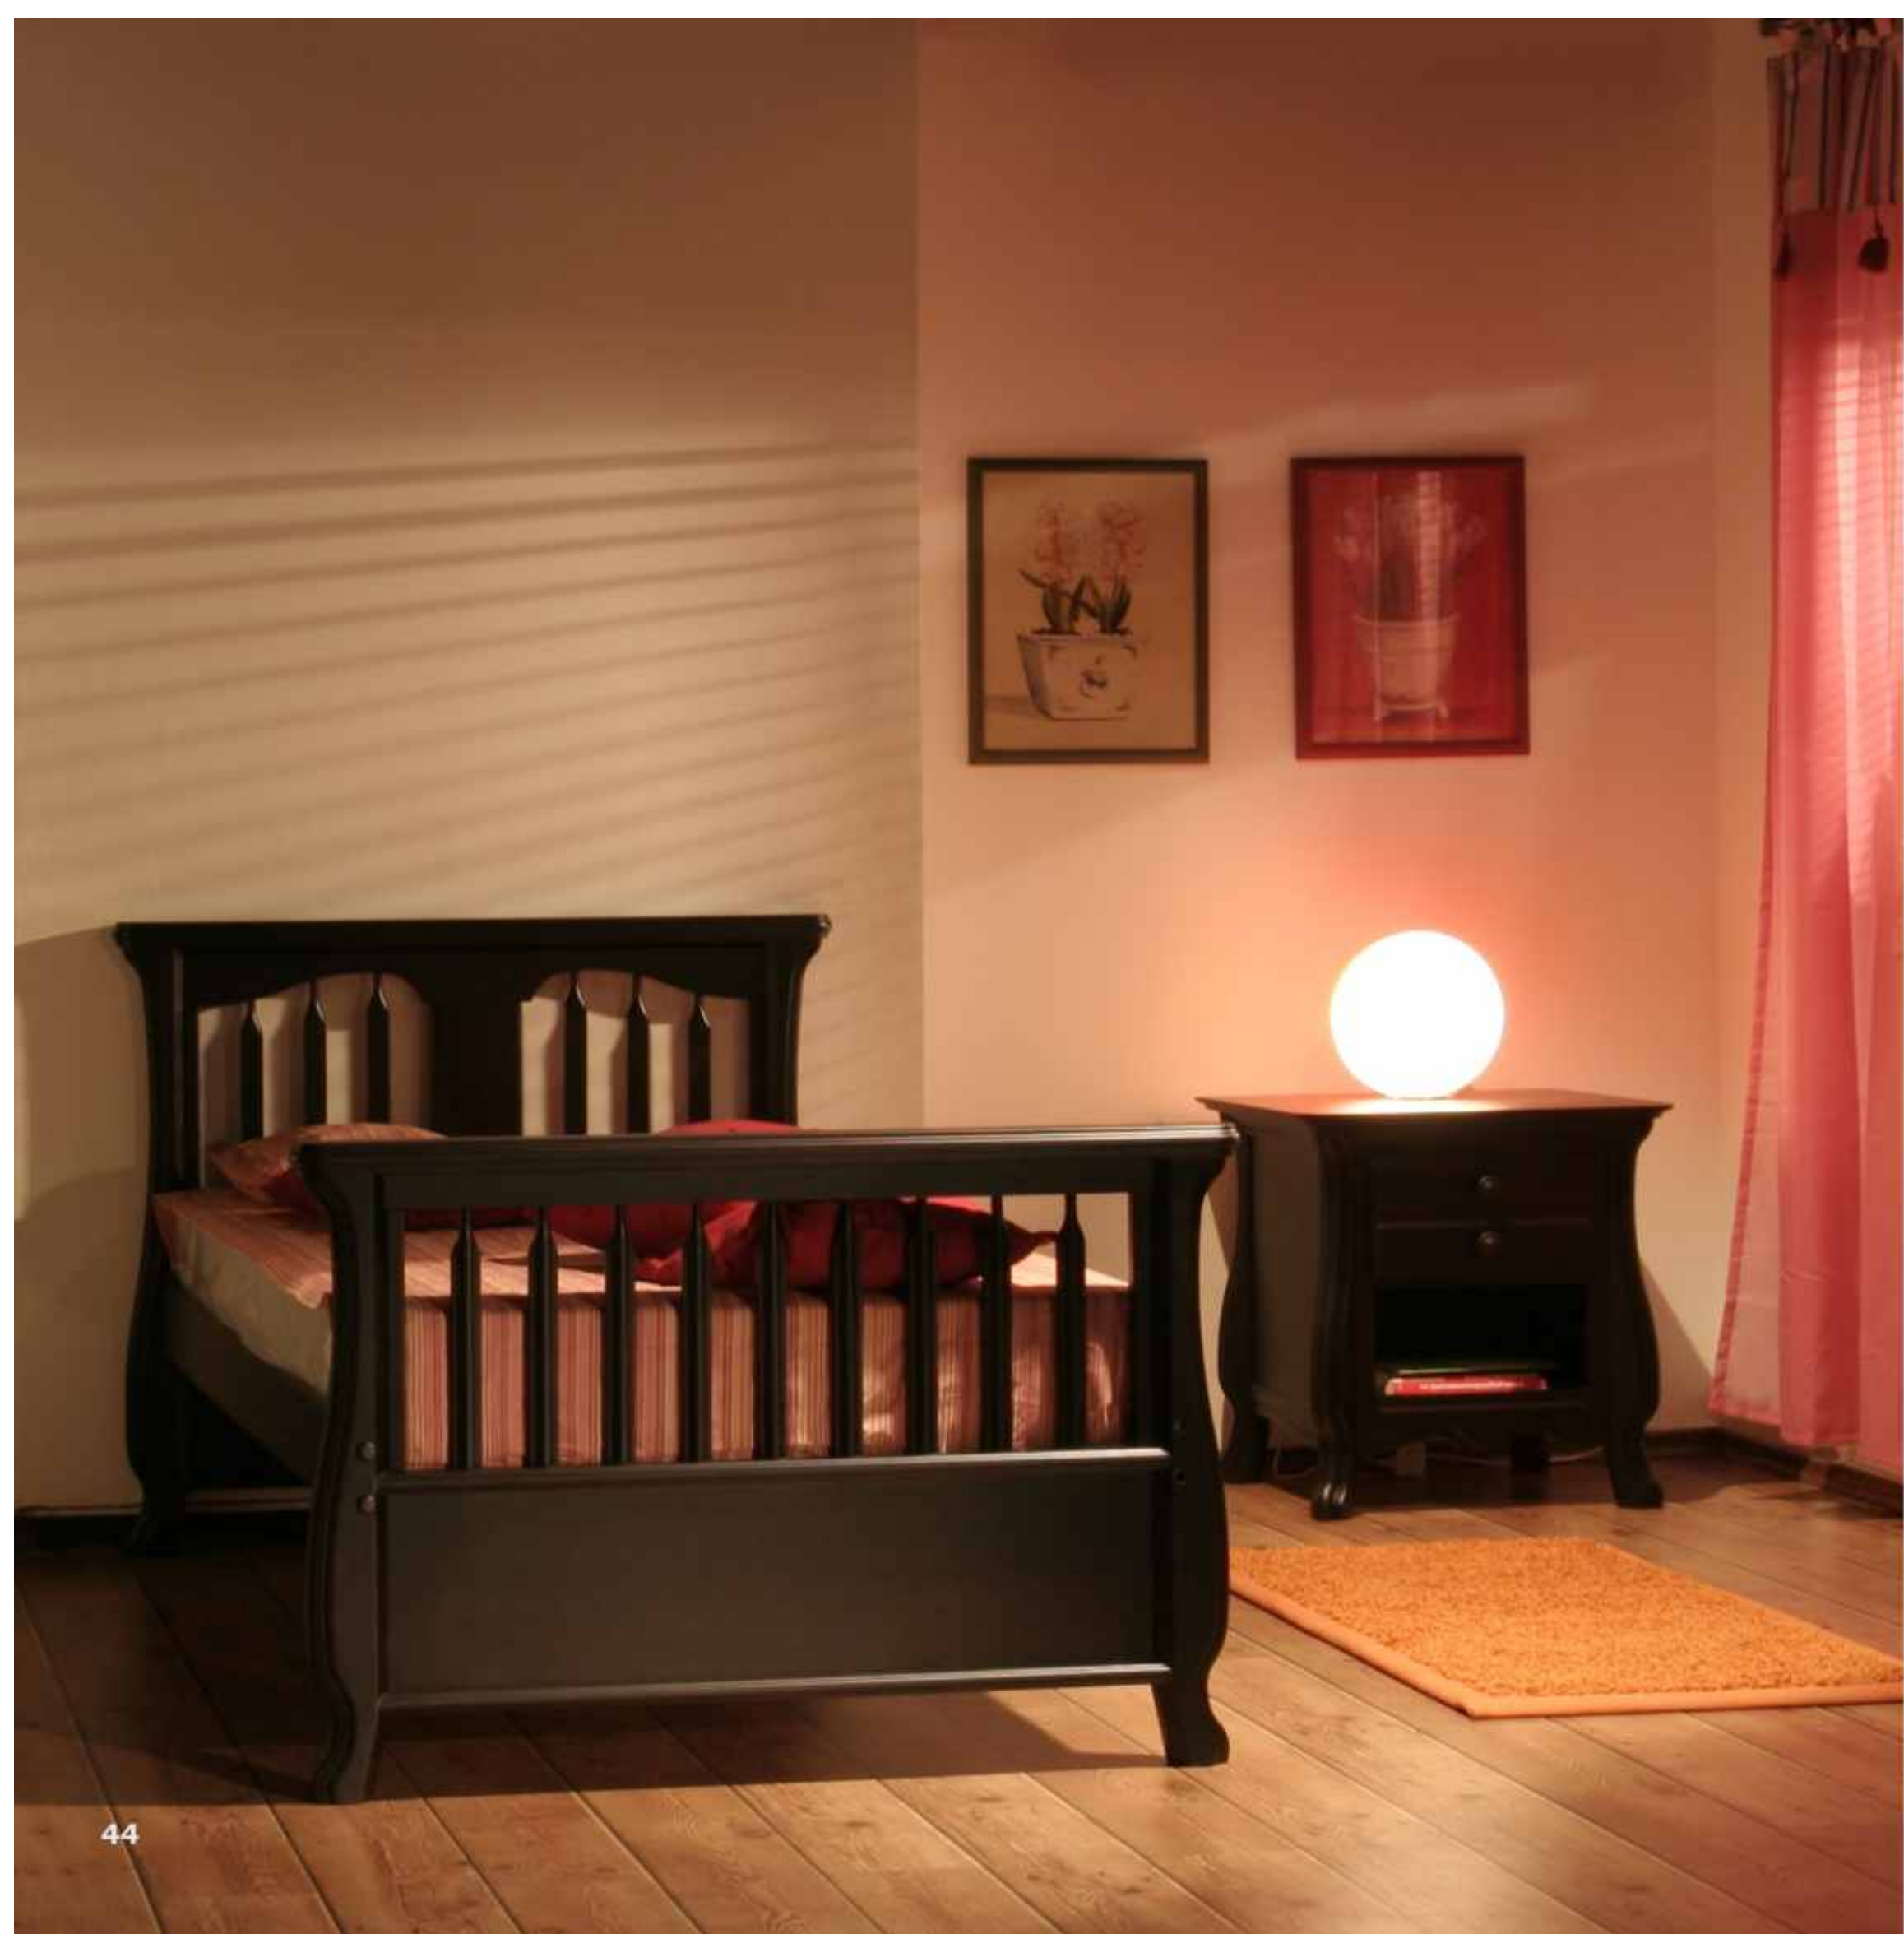

Good life from day One !

A handwritten signature in black ink, appearing to be 'Jup' or similar, with a long horizontal line extending to the right.

Romina
Furniture

VIOLINI

Romina
Furniture

KARISMA