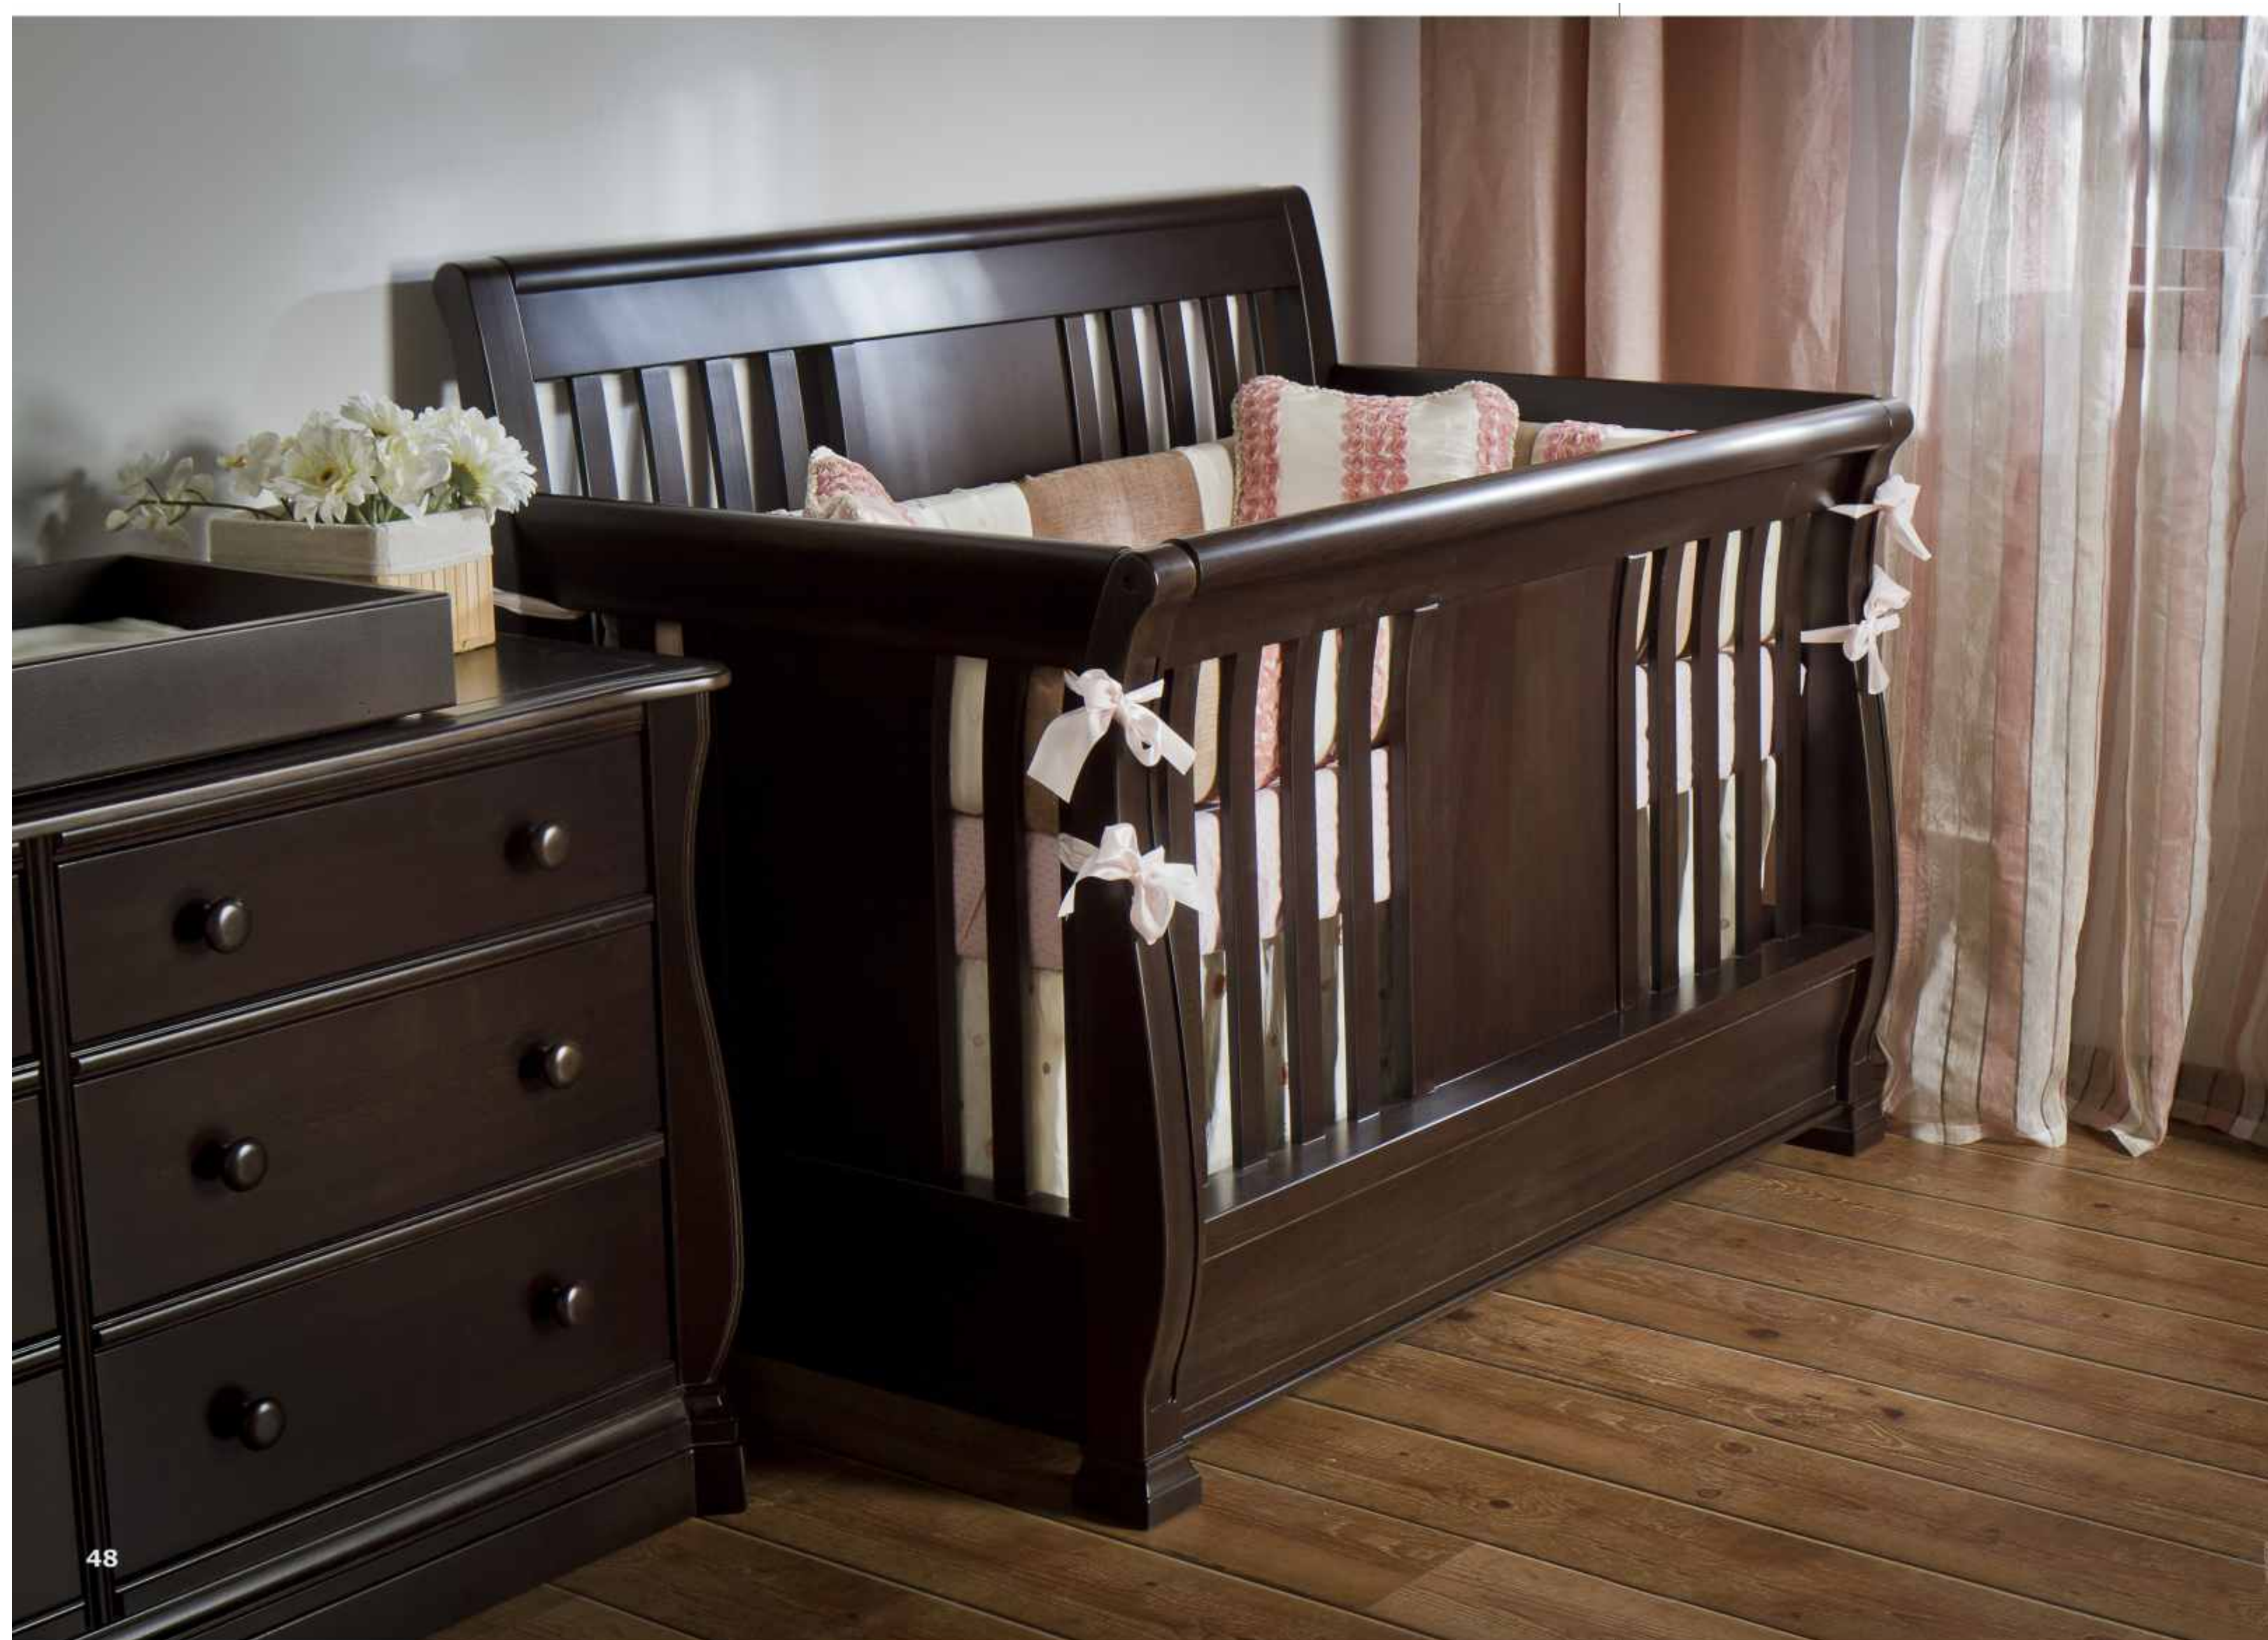

Good life from day One !

A handwritten signature in black ink, appearing to be 'Jup' or similar, with a long horizontal line extending to the right.

Romina
Furniture

VIOLINI

Romina
Furniture

KARISMA