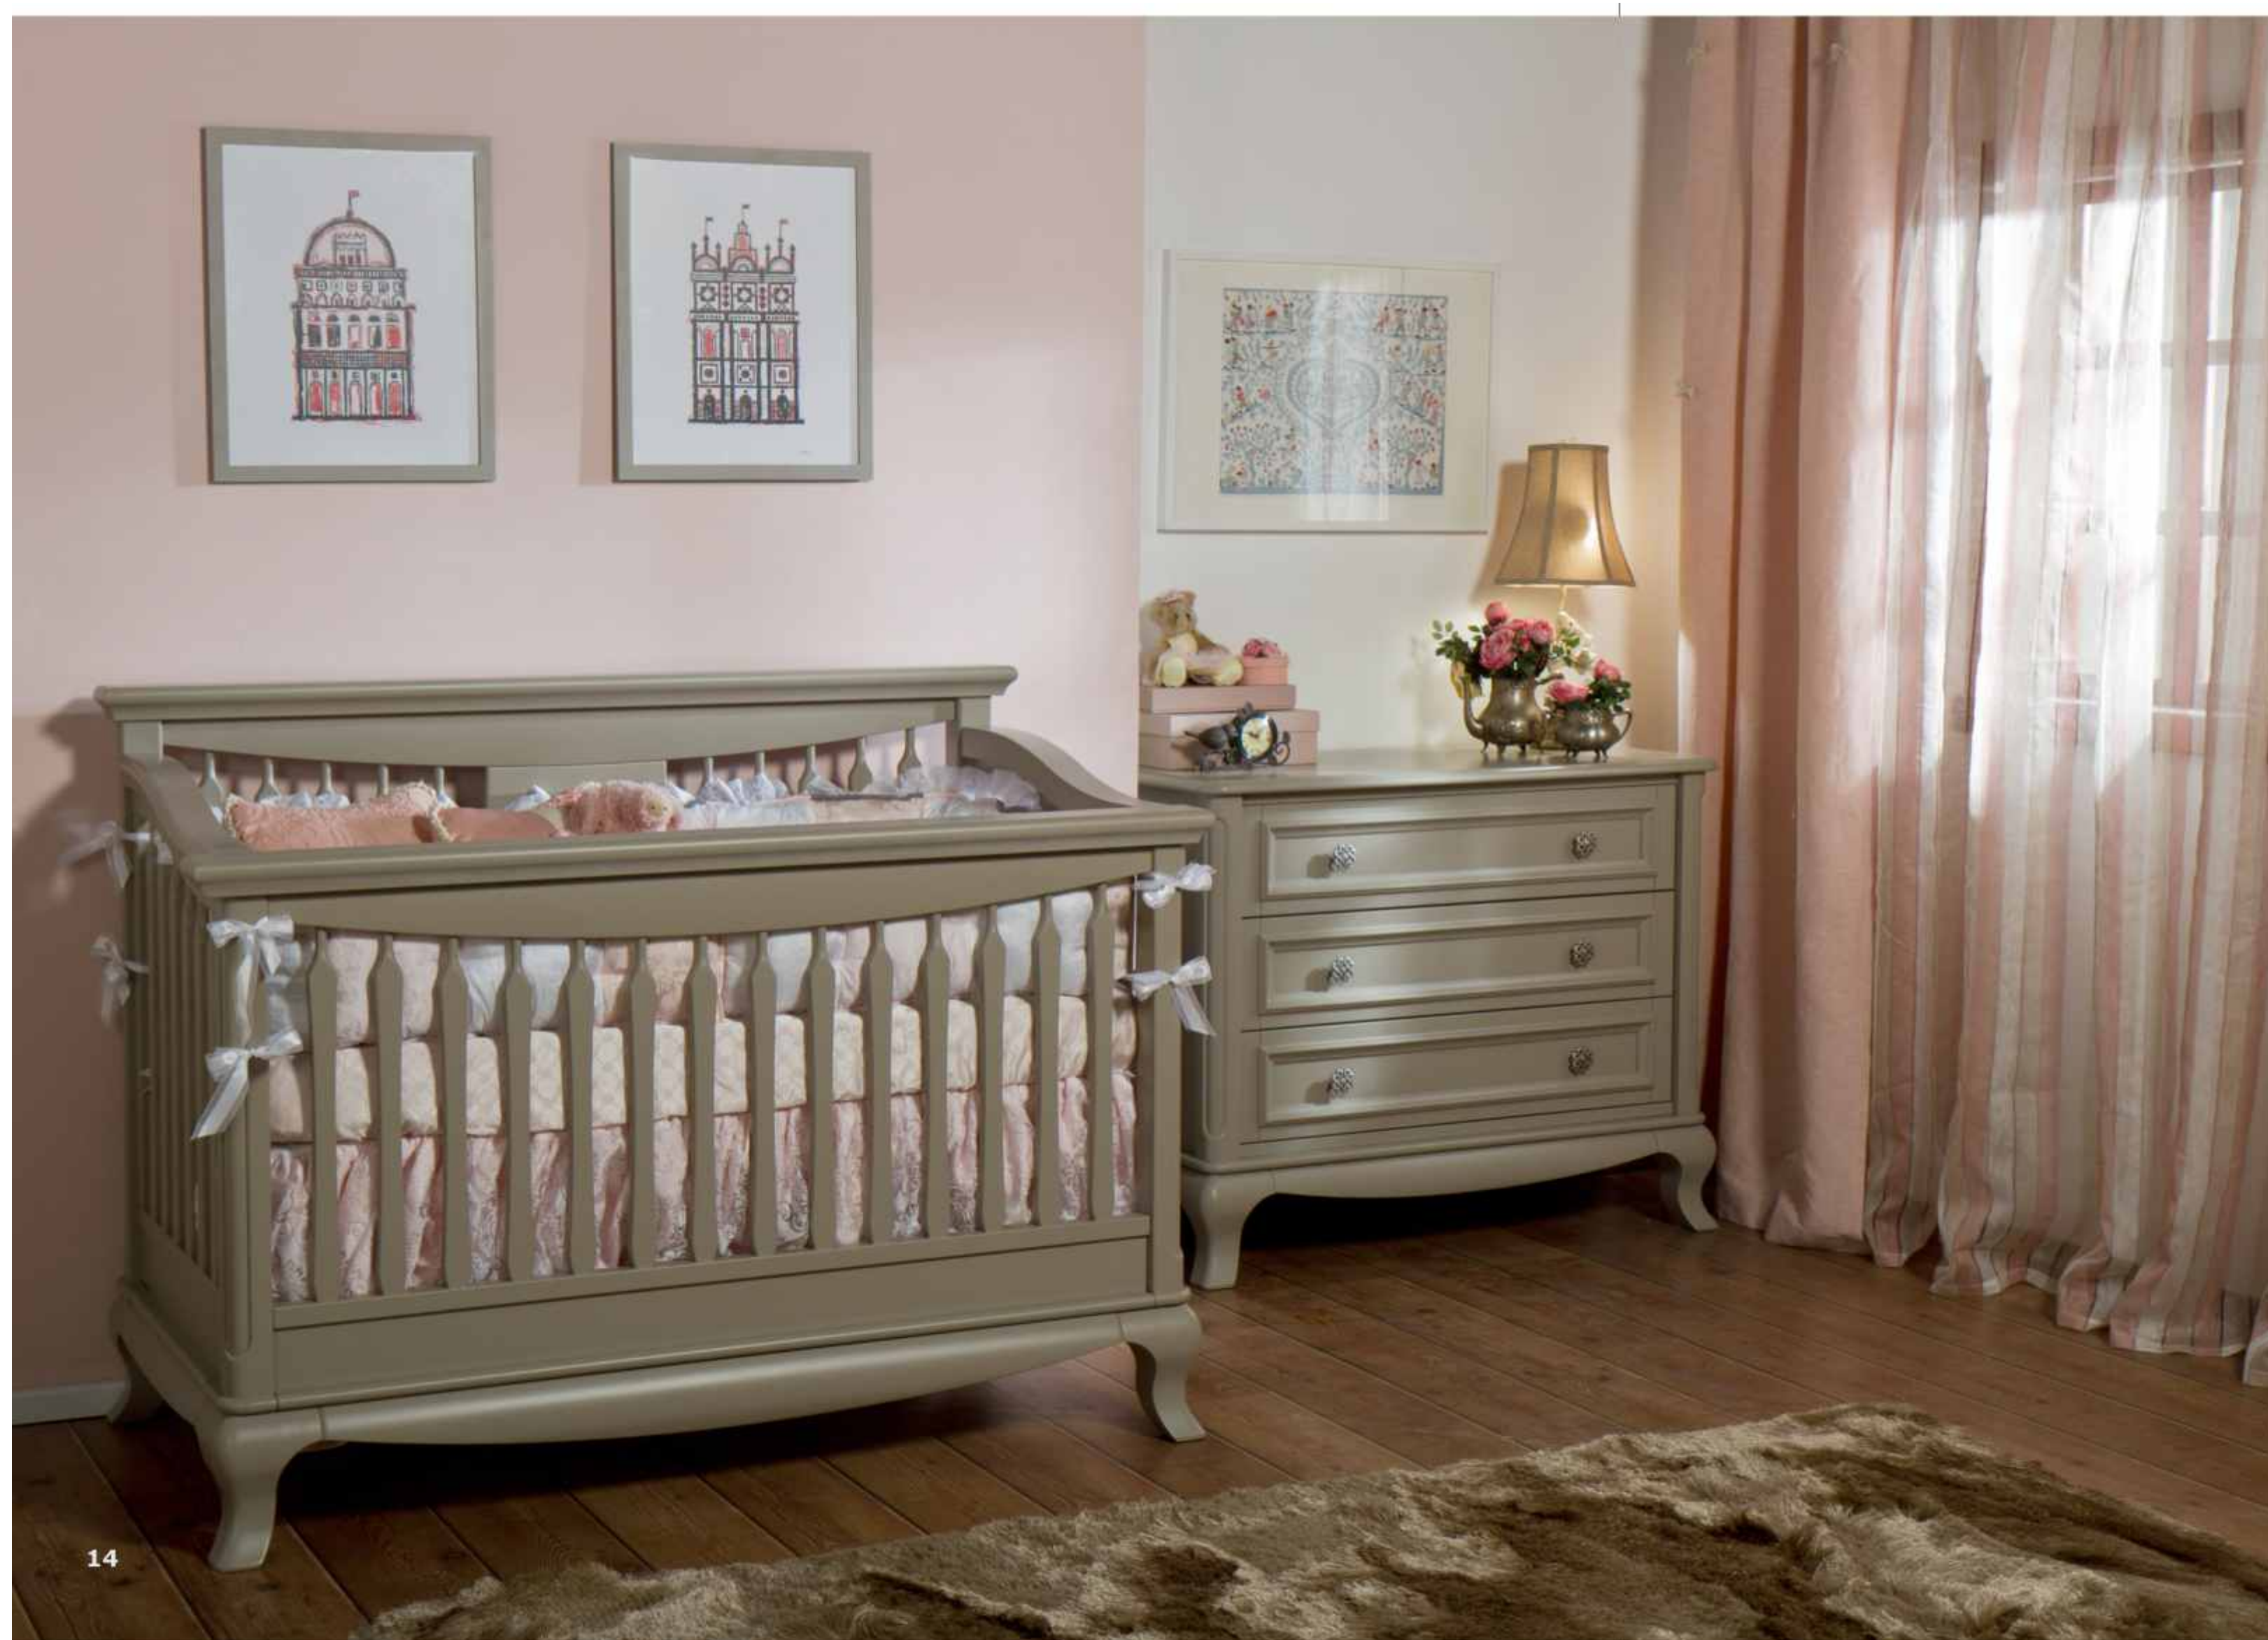

Good life from day One !

A handwritten signature in black ink, appearing to be 'Jup' or similar, with a long horizontal line extending to the right.

Romina
Furniture

VIOLINI

Romina
Furniture

KARISMA