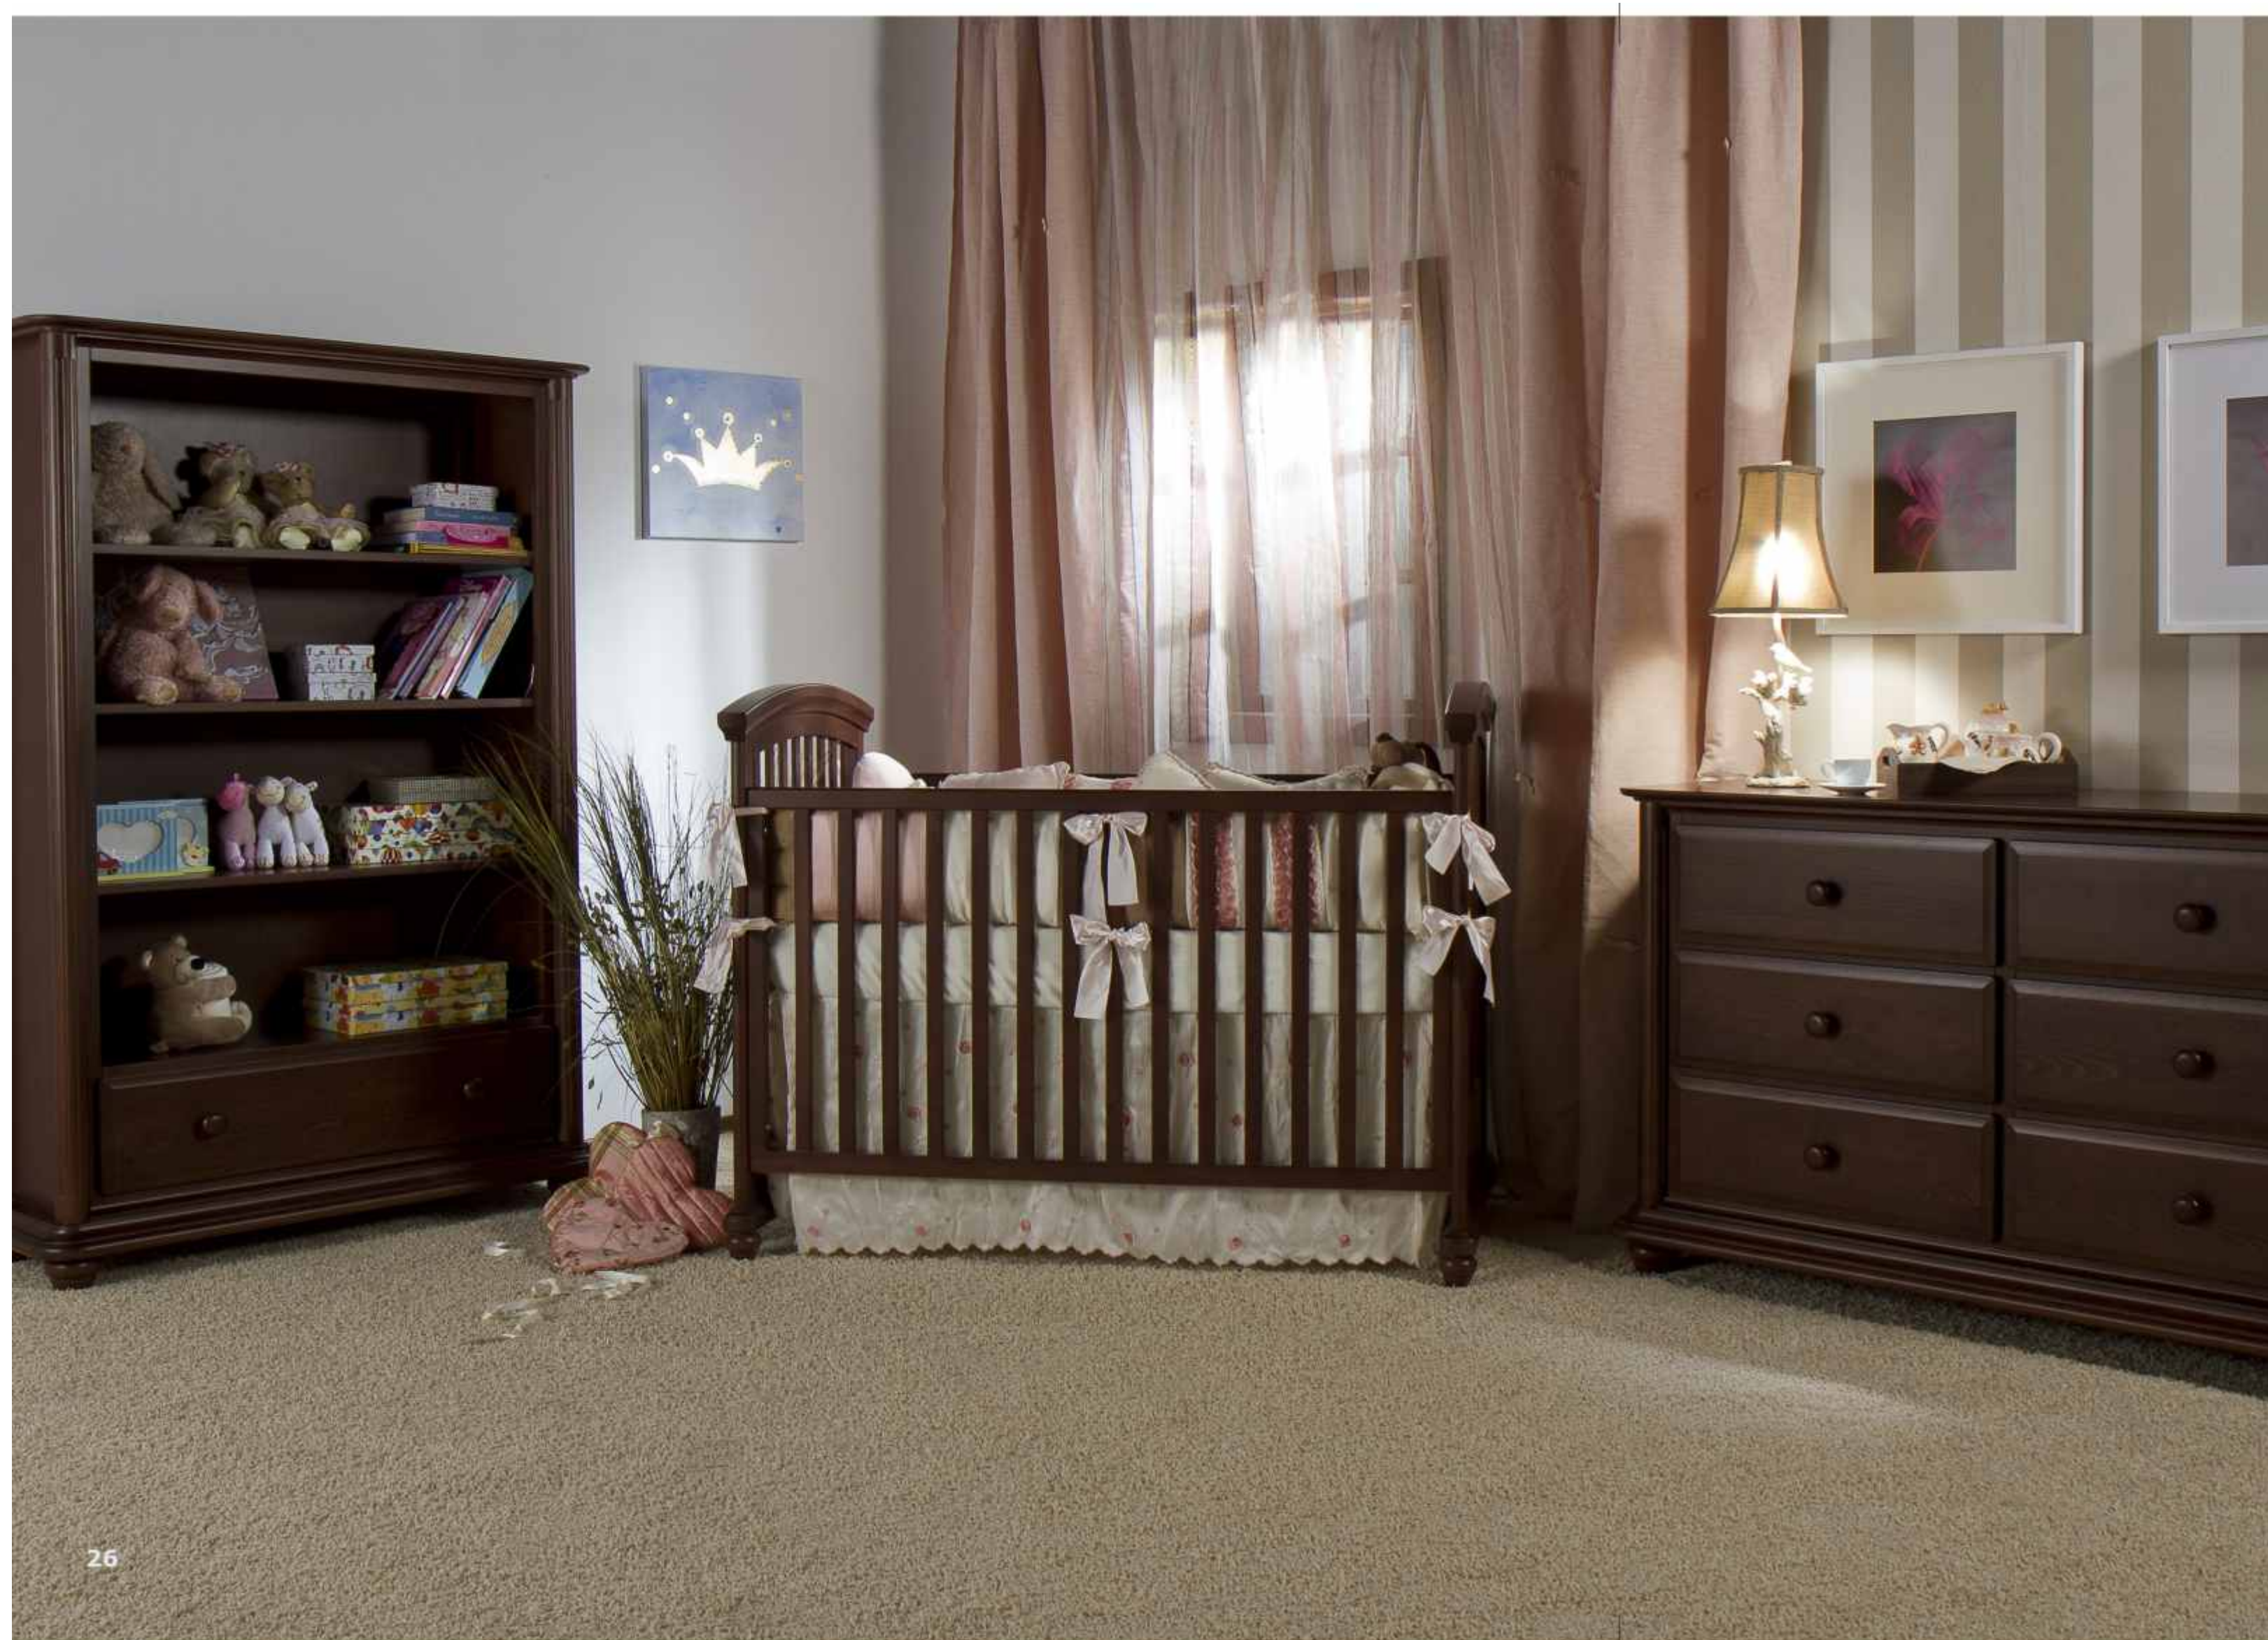

Good life from day One !

A handwritten signature in black ink, appearing to be 'Jup' or similar, with a long horizontal line extending to the right.

Romina
Furniture

VIOLINI

Romina
Furniture

KARISMA